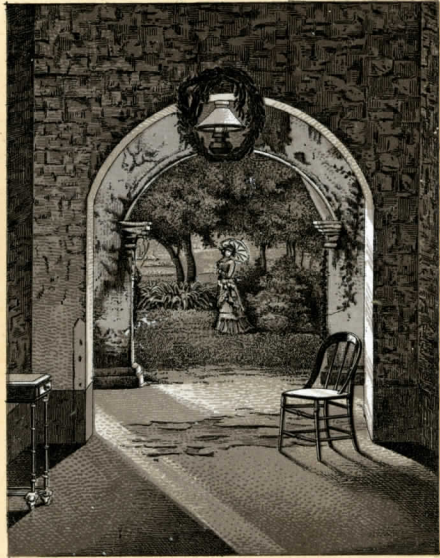

INTERIOR OF CATHEDRAL ST. AUGUSTINE.

LIVE OAK AND SPANISH MOSS  
ON THE OCKLAWAHA.

BAYONETTE, ON THE OCKLAWAHA.

FIRST MASS IN ST AUGUSTINE FLORIDA SEP. 8 1565 AT THE LANDING OF THE SPANIARDS UNDER PEDRO MELENDEZ.

WITH RELIGION CAME TO OUR SHORES CIVILISATION, ARTS, SCIENCES AND INDUSTRY.

VERANDA, OLD SPANISH HOUSE.

ENTRANCE, LOOKING OUT OLD SPANISH HOUSE.

FIRST MASS IN ST AUGUSTINE FLORIDA SEP. 8 1565 AT THE LANDING OF THE SPANIARDS UNDER PEDRO MELENDEZ.