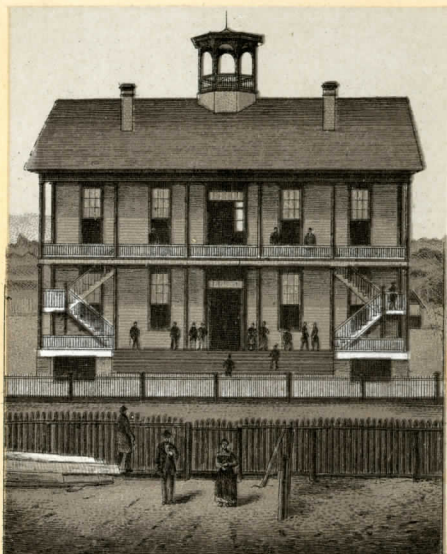

SOUTH ENTRANCE, TO FORT.

U.S. BARRACKS.

GOVERNORS HOUSE (U.S. POST OFFICE.)

ANCIENT SPANISH HOUSE.

OLD CITY GATE ST. AUGUSTINE

CARLETON HOUSE, JACKSONVILLE.

ST. FRANCIS STR. ST. AUGUSTINE.

OLD LIGHT HOUSE.

ANASTASIA ISLAND.

NEW LIGHT HOUSE. 166 FEET HIGH.

OPPOSITE ST AUGUSTINE.

MAGNOLIA HOUSE ST. AUGUSTINE.

FLORIDA HOUSE  
ST. AUGUSTINE.

STANTON INSTITUTE.  
JACKSONVILLE.

PYRAMIDS OF MAJOR DADE. SPANISH GRAVEYARD.

FORT, MATANZAS.

FORSYTH ST.  
JACKSONVILLE.

SPANISH COAT OF ARMS WITH INSCRIPTION

WATCH TOWER,  
FORT MARION.

GREEN COVE SPRINGS.