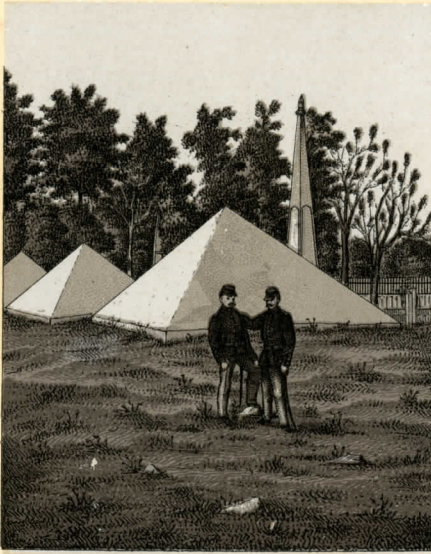

ANASTASIA ISLAND.

NEW LIGHT HOUSE. 166 FEET HIGH.

OPPOSITE ST AUGUSTINE.

MAGNOLIA HOUSE ST. AUGUSTINE.

FLORIDA HOUSE  
ST. AUGUSTINE.

STANTON INSTITUTE.  
JACKSONVILLE.

PYRAMIDS OF MAJOR DADE. SPANISH GRAVEYARD.

FORT, MATANZAS.

FORSYTH ST.  
JACKSONVILLE.

SPANISH COAT OF ARMS WITH INSCRIPTION

WATCH TOWER,  
FORT MARION.

GREEN COVE SPRINGS.