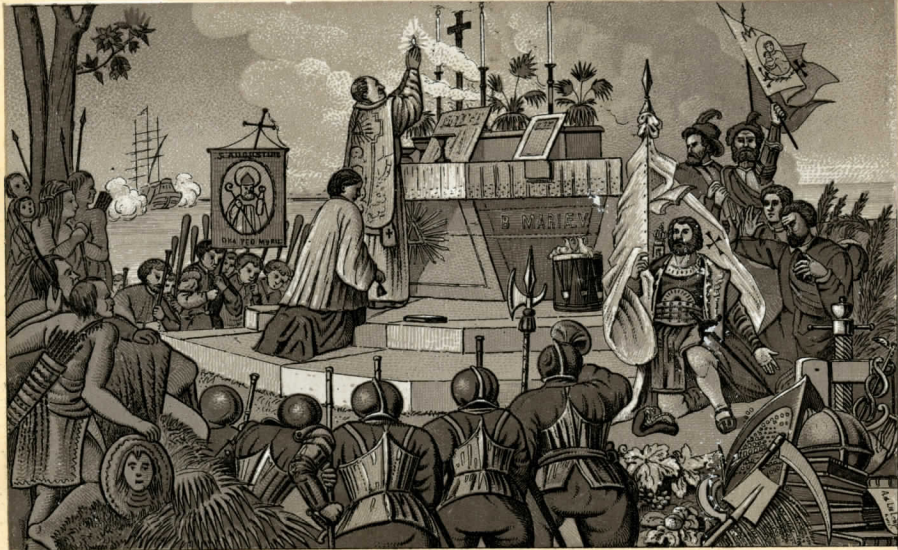

INTERIOR OF CATHEDRAL ST. AUGUSTINE.

LIVE OAK AND SPANISH MOSS  
ON THE OCKLAWAHA.

BAYONETTE, ON THE OCKLAWAHA.

FIRST MASS IN ST AUGUSTINE FLORIDA SEP. 8 1565 AT THE LANDING OF THE SPANIARDS UNDER PEDRO MELENDEZ.

WITH RELIGION CAME TO OUR SHORES CIVILISATION, ARTS, SCIENCES AND INDUSTRY.

VERANDA, OLD SPANISH HOUSE.

ENTRANCE, LOOKING OUT OLD SPANISH HOUSE.

FIRST MASS IN ST AUGUSTINE FLORIDA SEP. 8 1565 AT THE LANDING OF THE SPANIARDS UNDER PEDRO MELENDEZ.